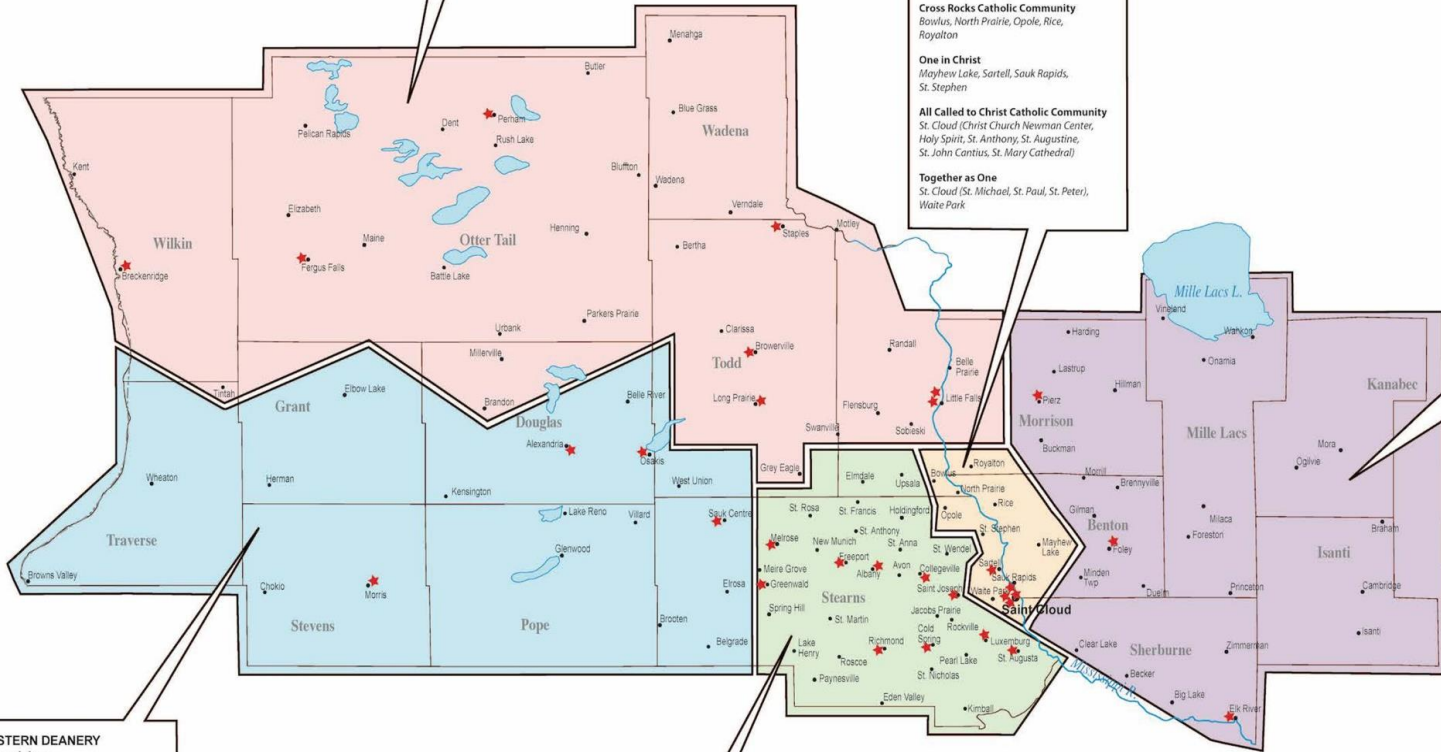

SOUTH WESTERN DEANERY
19 parishes

Come to the Water Area Catholic Community
Alexandria, Belle River, Osakis

Parishes on the Prairie
Belgrade, Brocton, Erosa, Sauk Centre (2), West Union

MAAA Area Catholic Community
Browns Valley, Chokio, Morris, Wheaton

Elbow Lake-Herman-Kensington

Sacred Saints by the Lake Area Catholic Community
Glenwood, Lake Reno, Villard

WEST CENTRAL DEANERY
32 parishes

Harvest of Hope Catholic Community
Albany, Avon, Farming (Owatary), St. Anthony, St. Martin

Centered on Christ Catholic Community
Cold Spring, Jacobs Prairie, Richmond, Rockville

Benedictine Catholic Communities of St. John the Baptist and St. Joseph Parishes
Colleleville, St. Joseph

Christ Our Hope
Eden Valley-Watkins, Lake Henry, Paynesville, Roscoe

Mary and the Saints
Elmdale, Holdingford, St. Anna, St. Francis, St. Wendel, Upsala

One in Faith Community
Fresport, Greenwald, Meise Grove, Melrose, New Munich, Spring Hill, St. Rosa

Holy Saints Area Catholic Community
Kimball, Luxemburg, Pearl Lake, St. Augusta, St. Nicholas

★ = Catholic Schools

* Numbers are based on the 2020 Annual Report